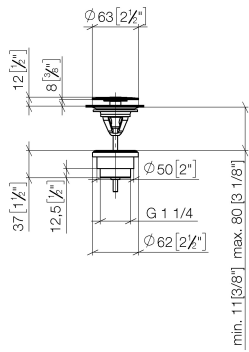

Basin Waste without press-closing 1 1/4" - Brushed Bronze

IMO

10 126 970

Fits: IMO, LULU, MADISON, MEM, TARA,
CL.1, LISSÉ, VAIA, META, CYO

	Brushed Bronze	10 126 970-42
	Chrome	10 126 970-00
	Brushed Platinum	10 126 970-06
	Platinum	10 126 970-08
	Durabross (23kt Gold)	10 126 970-09
	Dark Chrome	10 126 970-19
	Light Gold	10 126 970-26
	Brushed Light Gold	10 126 970-27
	Brushed Durabross (23kt Gold)	10 126 970-28
	Matte Black	10 126 970-33
	Brushed Champagne (22kt Gold)	10 126 970-46
	Champagne (22kt Gold)	10 126 970-47
	Brushed Chrome	10 126 970-93
	Brushed Dark Platinum	10 126 970-99

Basin Waste without press-closing 1 1/4" - Brushed Bronze

IMO

10 126 970

Only suitable for sinks without an overflow.

10 126 970

mm [inches]

10 126 970

Parts for other finishes can be found here: [Chrome](#)

Spare parts list

No.	Item Number	Name	Quantity used	Delivery time
1	09 31 20 097-42	plug	1	60
2	09 30 30 179 90	screw	1	2
3	09 11 01 038-42	cup	1	60
4	09 14 05 061 90	seal	1	2
5	09 14 03 153 90	seal	1	2
6	09 11 10 156-42	connection	1	60